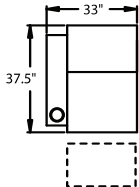

5300 LF ARM
RECLINER
5301 LF ARM
POWER