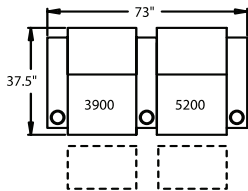

42" BACK HEIGHT

3900 5200