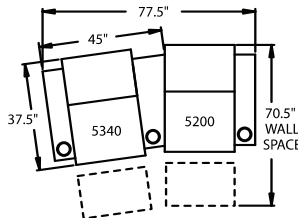

STRAIGHT

- 3900** - WAW®, TM®, Rec
- 3901** - WAW®, PR®, Rec
- 3304** - Straight Arm RF & LF, Glider
- 2905** - Straight Arm RF & LF, Rocker
H. 42" W. 40" OD. 37.5"

- 5200** - RF Straight Arm, WAW®, TM®, Rec
- 5201** - RF Straight Arm, WAW®, PR®, Rec
H. 42" W. 32.25" OD. 37"

- 5300** - LF Straight Arm, WAW®, TM®, Rec
- 5301** - LF Straight Arm, WAW®, PR®, Rec
H. 42" W. 32.25" OD. 37"

- 5400** - Armless, WAW®, TM®, Rec
- 5401** - Armless, WAW®, PR®, Rec
H. 42" W. 28.5" OD. 37.5"

- 5344** - RF Wedge Arm/LF Straight Arm, Glider
- 5345** - RF Wedge Arm/LF Straight Arm, Rocker
H. 42" W. 45" OD. 37.5"

WAW® = Wallaway®
TM® = TouchMotion®
PR® = PowerRecline®
REC = Recliner

42" BACK HEIGHT

5240 RF ARM
CONSOLE LF
5241 POWER
5244 GLIDER
5245 ROCKER

5200 RF ARM
RECLINER
5201 RF ARM
POWER

6700 ARMLESS LOVE
6701 ARMLESS POWER

3900 5200

3900 5200 5200

3900 5200 5200 5200

5300 5200

5300 5400 5200