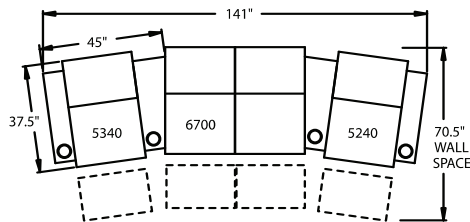

5340 6700 5240