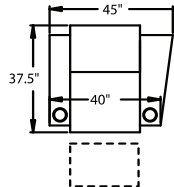

5340 LF ARM
CONSOLE RF
5341 POWER
5344 GLIDER
5345 ROCKER