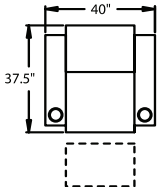

42" BACK HEIGHT

3900 RECLINER
3901 POWER
3304 GLIDER
2905 ROCKER