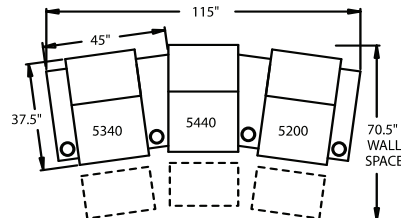

5340 5440 5200