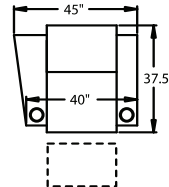

- 5300** - LF Straight Arm, WAW®, TM®, Rec
- 5301** - LF Straight Arm, WAW®, PR®, Rec
H. 42" W. 32.25" OD. 37"

- 5400** - Armless, WAW®, TM®, Rec
- 5401** - Armless, WAW®, PR®, Rec
H. 42" W. 28.5" OD. 37.5"

- 5344** - RF Wedge Arm/LF Straight Arm, Glider
- 5345** - RF Wedge Arm/LF Straight Arm, Rocker
H. 42" W. 45" OD. 37.5"

WAW® = Wallaway®
TM® = TouchMotion®
PR® = PowerRecline®
REC = Recliner

42" BACK HEIGHT

3900 RECLINER
3901 POWER
3304 GLIDER
2905 ROCKER

5300 LF ARM
RECLINER
5301 LF ARM
POWER

5340 LF ARM
CONSOLE RF
5341 POWER
5344 GLIDER
5345 ROCKER

5400 ARMLESS
RECLINER
5401 ARMLESS
POWER

5440
CONSOLE RF
5441
POWER