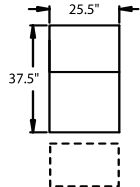

5400 ARMLESS
RECLINER
5401 ARMLESS
POWER