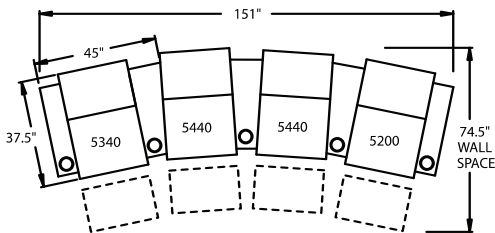

5340 5440 5440 5200