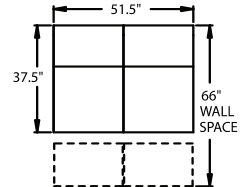

6700 ARMLESS LOVE
6701 ARMLESS POWER