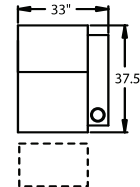

- 5300** - LF Straight Arm, WAW®, TM®, Rec
- 5301** - LF Straight Arm, WAW®, PR®, Rec
H. 42" W. 32.25" OD. 37"

- 5400** - Armless, WAW®, TM®, Rec
- 5401** - Armless, WAW®, PR®, Rec
H. 42" W. 28.5" OD. 37.5"

- 5344** - RF Wedge Arm/LF Straight Arm, Glider
- 5345** - RF Wedge Arm/LF Straight Arm, Rocker
H. 42" W. 45" OD. 37.5"

WAW® = Wallaway®
TM® = TouchMotion®
PR® = PowerRecline®
REC = Recliner

42" BACK HEIGHT

3900 RECLINER
3901 POWER
3304 GLIDER
2905 ROCKER

5300 LF ARM
RECLINER
5301 LF ARM
POWER

5340 LF ARM
CONSOLE RF
5341 POWER
5344 GLIDER
5345 ROCKER

5400 ARMLESS
RECLINER
5401 ARMLESS
POWER

5440
CONSOLE RF
5441
POWER

5240 RF ARM
CONSOLE LF
5241 POWER
5244 GLIDER
5245 ROCKER

5200 RF ARM
RECLINER
5201 RF ARM
POWER

6700 ARMLESS LOVE
6701 ARMLESS POWER

3900 5200

3900 5200 5200

3900 5200 5200 5200

5300 5200

5300 5400 5200