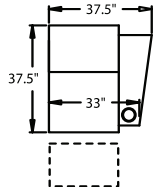

- 5300** - LF Straight Arm, WAW®, TM®, Rec
- 5301** - LF Straight Arm, WAW®, PR®, Rec
H. 42" W. 32.25" OD. 37"

- 5400** - Armless, WAW®, TM®, Rec
- 5401** - Armless, WAW®, PR®, Rec
H. 42" W. 28.5" OD. 37.5"

- 5440** - RF Wedge Arm/Armless, WAW®, TM®, Rec
- 5441** - RF Wedge Arm/Armless, WAW®, PR®, Rec
H. 42" W. 39" OD. 37.5"

- 5244** - LF Wedge Arm/RF Straight Arm, Glider
- 5245** - LF Wedge Arm/RF Straight Arm, Rocker
H. 42" W. 45" OD. 37.5"

- 5344** - RF Wedge Arm/LF Straight Arm, Glider
- 5345** - RF Wedge Arm/LF Straight Arm, Rocker
H. 42" W. 45" OD. 37.5"

WAW® = Wallaway®
TM® = TouchMotion®
PR® = PowerRecline®
REC = Recliner

42" BACK HEIGHT

3900 RECLINER
3901 POWER
3304 GLIDER
2905 ROCKER

5300 LF ARM
RECLINER
5301 LF ARM
POWER

5340 LF ARM
CONSOLE RF
5341 POWER
5344 GLIDER
5345 ROCKER

5400 ARMLESS
RECLINER
5401 ARMLESS
POWER

5440
CONSOLE RF
5441
POWER